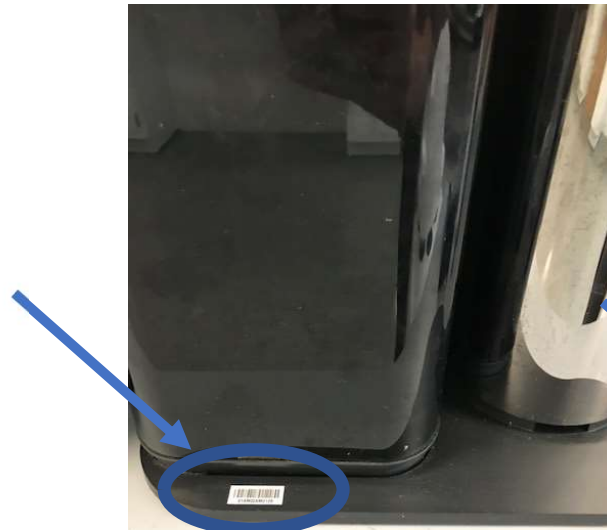

Serial Number Placement: *Home Bar Pro*

Front view of the appliance

Serial Number Placement:

Underneath the drip tray in front of the Ambient Water Tank **OR**
lower left in the back of the appliance.

Serial Number Placement: *Home Bar Classic*

Front view of the appliance

Serial Number Placement:
Lower left in the back of the
appliance.